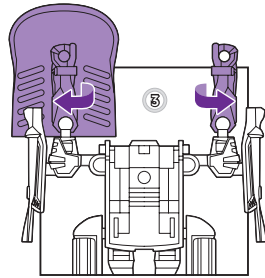

TRANSFORMERS

AGES 5+
83743/15200 Asst.

JOLT
DECEPTICON

NOTE: Some parts are made to detach if excessive force is applied and are designed to be reattached if separation occurs. Adult supervision may be necessary for younger children.

TRANSFORMERS.COM

CHANGING TO ROBOT

TURBO MODE

Reverse order of instructions to convert back into vehicle.